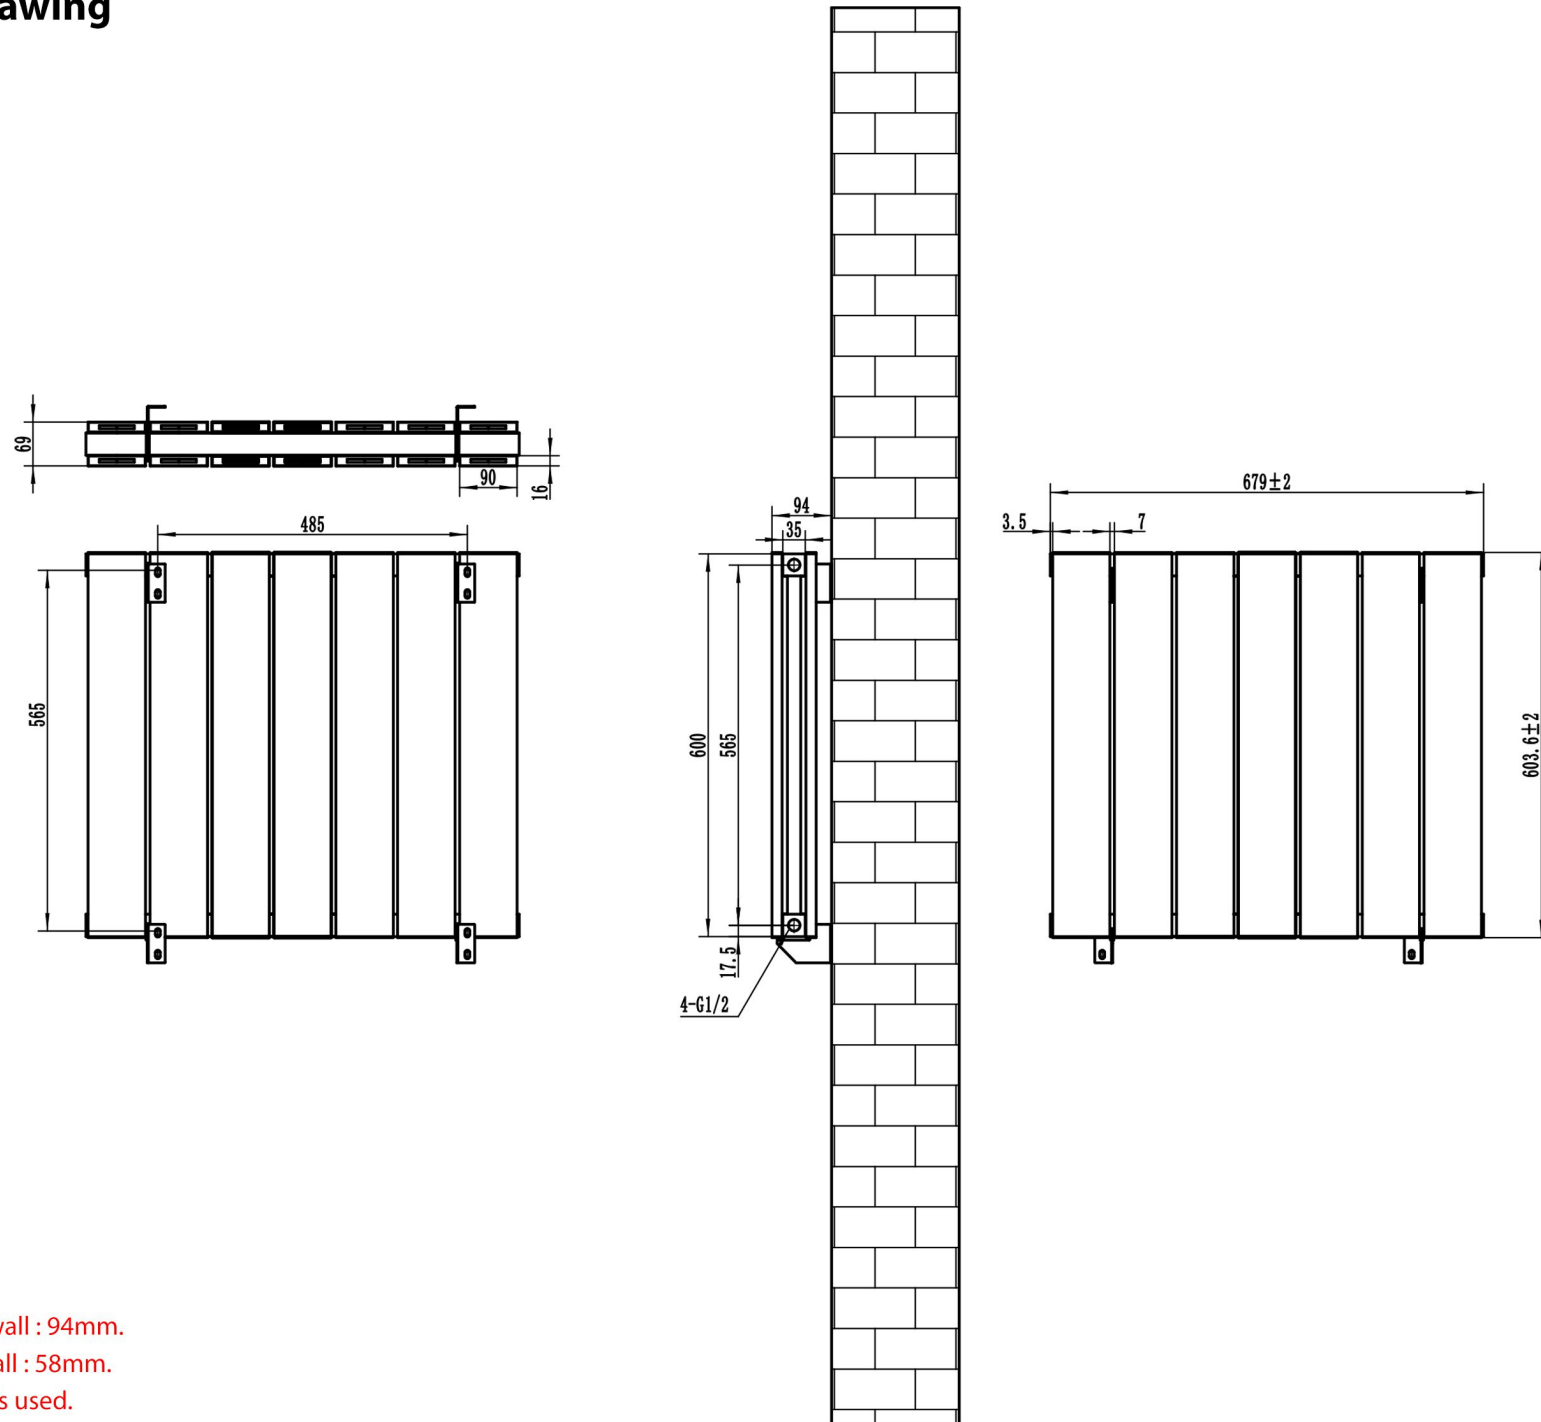

Queenswood Aluminium Radiator 600 x 679mm.

Technical Drawing

- * Projection from wall : 94mm.
- * Tappings from wall : 58mm.
- * No flow diverter is used.